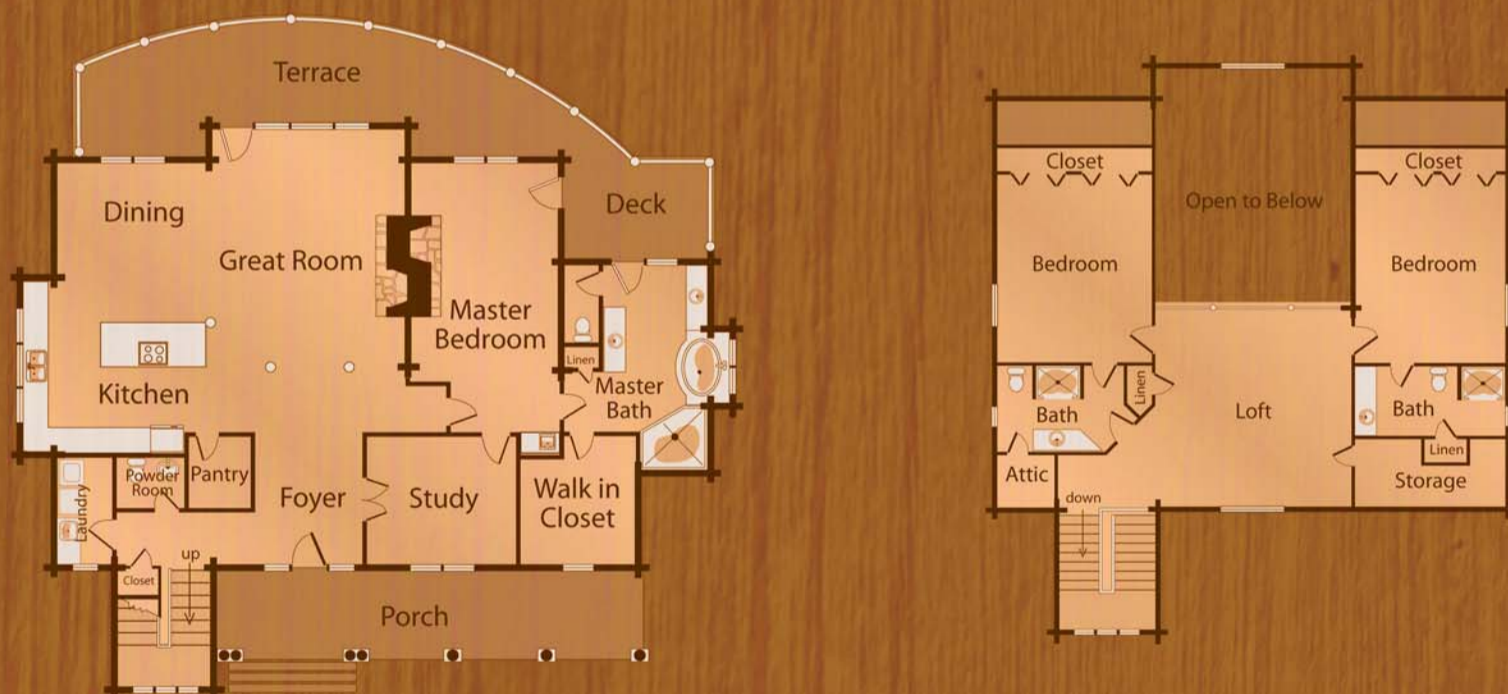

# THE STREAMER

An Elk River Design, The Streamer is a timber frame plan which embraces abundant natural elements™ to add distinction and style. Trusses, brackets, tapered stone support columns and twig railing are a few of the mountain accents. The clever, efficient lay-out features an overhead loft and study.

**Features: Master suite on Main Level • 3 Bedrooms • 3 Baths**  
**Main level: 2,264 Square Feet • Second level: 1,136 Square Feet**  
**3,900 Total Square Footage**

*natural element homes*

*Designer Homes: Timber Frame • Hybrid • Log*